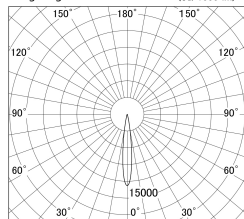

■ Lighting Distribution Curve (cd/1000 lm)

φ	Illuminance Angle	Beam Angle	Vertical Illuminance(lx)
220	13°	14°	64460
1			16110
450			7160
2			4030
680			2580
3			1790
910			1320
m			1010

Luminous flux : 1255 lm

Installation	Recessed mount
Type	cledy versa L-G tracklight (DD146)
Fixture wattage	14W
Beam angle	14deg
Color Temp.	4000K
CRI	Ra>90
Luminous	1254 lm
Body	Die-castaluminumalloy
Body finish	N/A
Trim finish	White
Reflector finish	N/A
IP Rate	IP20
Light source	COB module
Input Voltage	AC220~240V
Dimming Type	Non-Dimmable
Certificate	CE,CCC
Cut Hole	100mm