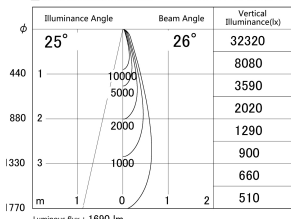

Item no. DD146-1525W9040

Series Name: cledy versa L-G tracklight
(DD146)

■ Lighting Distribution Curve (cd/1000 lm)

Installation	Recessed mount
Type	cledy versa L-G tracklight (DD146)
Fixture wattage	14W
Beam angle	26deg
Color Temp.	4000K
CRI	Ra>90
Luminous	1691 lm
Body	Die-castaluminumalloy
Body finish	N/A
Trim finish	White
Reflector finish	N/A
IP Rate	IP20
Light source	COB module
Input Voltage	AC220~240V
Dimming Type	Non-Dimmable
Certificate	CE,CCC
Cut Hole	100mm