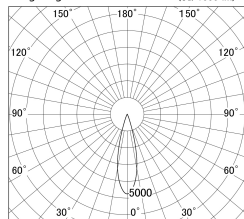

■ Lighting Distribution Curve (cd/1000 lm)