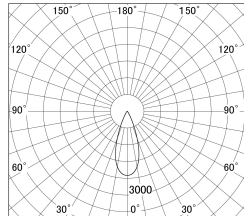

Item no. DD146-1535W9040

Series Name: cledy versa L-G tracklight
(DD146)

■ Lighting Distribution Curve (cd/1000 lm)

■ Direct Horizontal Illuminance DD146-1535W9040

Installation	Recessed mount
Type	cledy versa L-G tracklight (DD146)
Fixture wattage	14W
Beam angle	38deg
Color Temp.	4000K
CRI	Ra>90
Luminous	1620 lm
Body	Die-castaluminumalloy
Body finish	N/A
Trim finish	White
Reflector finish	N/A
IP Rate	IP20
Light source	COB module
Input Voltage	AC220~240V
Dimming Type	Non-Dimmable
Certificate	CE,CCC
Cut Hole	100mm