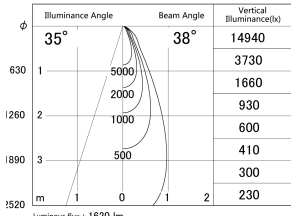

Item no. DD146-1535W9040

Series Name: cledy versa L-G tracklight
(DD146)

■ Lighting Distribution Curve (cd/1000 lm)

■ Direct Horizontal Illuminance DD146-1535W9040

Installation	Recessed mount
Type	cledy versa L-G tracklight (DD146)
Fixture wattage	14W
Beam angle	38deg
Color Temp.	4000K
CRI	Ra>90
Luminous	1620 lm
Body	Die-castaluminumalloy
Body finish	N/A
Trim finish	White
Reflector finish	N/A
IP Rate	IP20
Light source	COB module
Input Voltage	AC220~240V
Dimming Type	Non-Dimmable
Certificate	CE,CCC
Cut Hole	100mm