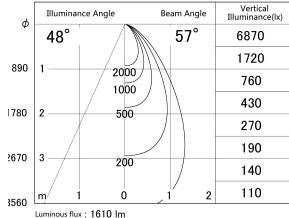

Item no. DD146-1550W9040

Series Name: cledy versa L-G tracklight
(DD146)

■ Lighting Distribution Curve (cd/1000 lm)

■ Direct Horizontal Illuminance DD146-1550W9040

Installation	Recessed mount
Type	cledy versa L-G tracklight (DD146)
Fixture wattage	14W
Beam angle	57deg
Color Temp.	4000K
CRI	Ra>90
Luminous	1611 lm
Body	Die-castaluminumalloy
Body finish	N/A
Trim finish	White
Reflector finish	N/A
IP Rate	IP20
Light source	COB module
Input Voltage	AC220~240V
Dimming Type	Non-Dimmable
Certificate	CE,CCC
Cut Hole	100mm