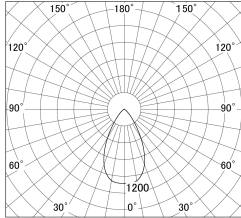

Item no. DD146-1550W9040

Series Name: cledy versa L-G tracklight
(DD146)

■ Lighting Distribution Curve (cd/1000 lm)

■ Direct Horizontal Illuminance DD146-1550W9040

Installation	Recessed mount
Type	cledy versa L-G tracklight (DD146)
Fixture wattage	14W
Beam angle	57deg
Color Temp.	4000K
CRI	Ra>90
Luminous	1611 lm
Body	Die-castaluminumalloy
Body finish	N/A
Trim finish	White
Reflector finish	N/A
IP Rate	IP20
Light source	COB module
Input Voltage	AC220~240V
Dimming Type	Non-Dimmable
Certificate	CE,CCC
Cut Hole	100mm