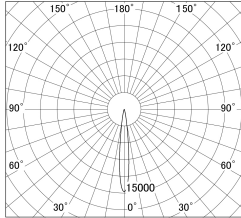

Item no. DD146-2015W9040

Series Name: cledy versa L-G tracklight
(DD146)

■ Lighting Distribution Curve (cd/1000 lm)

■ Direct Horizontal Illuminance DD146-2015W9040

φ	Illuminance Angle	Beam Angle	Vertical Illuminance(lx)
210	12°	12°	149850
1			37460
420			16650
2			9370
630			5990
3			4160
840			3060
m			2340

Luminous flux : 2525 lm

Installation	Recessed mount
Type	cledy versa L-G tracklight (DD146)
Fixture wattage	21W
Beam angle	12deg
Color Temp.	4000K
CRI	Ra>90
Luminous	2525 lm
Body	Die-castaluminumalloy
Body finish	N/A
Trim finish	White
Reflector finish	N/A
IP Rate	IP20
Light source	COB module
Input Voltage	AC220~240V
Dimming Type	Non-Dimmable
Certificate	CE,CCC
Cut Hole	125mm