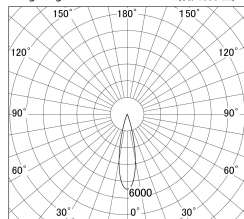

■ Lighting Distribution Curve (cd/1000 lm)