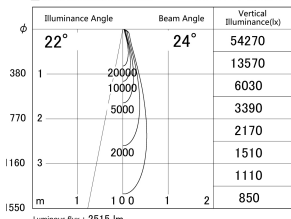

Item no. DD146-2025W9040

Series Name: cledy versa L-G tracklight
(DD146)

■ Lighting Distribution Curve (cd/1000 lm)

Installation	Recessed mount
Type	cledy versa L-G tracklight (DD146)
Fixture wattage	21W
Beam angle	24deg
Color Temp.	4000K
CRI	Ra>90
Luminous	2514 lm
Body	Die-castaluminumalloy
Body finish	N/A
Trim finish	White
Reflector finish	N/A
IP Rate	IP20
Light source	COB module
Input Voltage	AC220~240V
Dimming Type	Non-Dimmable
Certificate	CE,CCC
Cut Hole	125mm