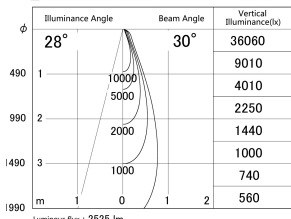

Item no. DD146-2035W9040

Series Name: cledy versa L-G tracklight
(DD146)

■ Lighting Distribution Curve (cd/1000 lm)

Installation	Recessed mount
Type	cledy versa L-G tracklight (DD146)
Fixture wattage	21W
Beam angle	30deg
Color Temp.	4000K
CRI	Ra>90
Luminous	2524 lm
Body	Die-castaluminumalloy
Body finish	N/A
Trim finish	White
Reflector finish	N/A
IP Rate	IP20
Light source	COB module
Input Voltage	AC220~240V
Dimming Type	Non-Dimmable
Certificate	CE,CCC
Cut Hole	125mm