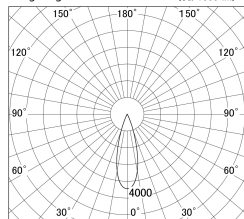

■ Lighting Distribution Curve (cd/1000 lm)