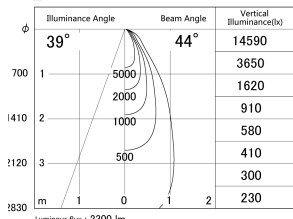

Item no. DD146-2050W9040

Series Name: cledy versa L-G tracklight (DD146)

■ Lighting Distribution Curve (cd/1000 lm)

Installation	Recessed mount
Type	cledy versa L-G tracklight (DD146)
Fixture wattage	21W
Beam angle	44deg
Color Temp.	4000K
CRI	Ra>90
Luminous	2300 lm
Body	Die-castaluminumalloy
Body finish	N/A
Trim finish	White
Reflector finish	N/A
IP Rate	IP20
Light source	COB module
Input Voltage	AC220~240V
Dimming Type	Non-Dimmable
Certificate	CE,CCC
Cut Hole	125mm