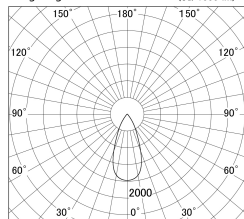

■ Lighting Distribution Curve (cd/1000 lm)