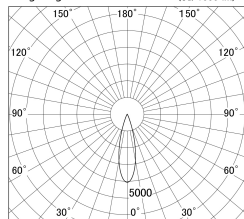

■ Lighting Distribution Curve (cd/1000 lm)