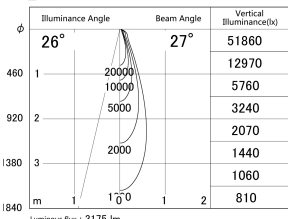

Item no. DD146-2525W9040

Series Name: cledy versa L-G tracklight
(DD146)

■ Lighting Distribution Curve (cd/1000 lm)

Installation	Recessed mount
Type	cledy versa L-G tracklight (DD146)
Fixture wattage	24W
Beam angle	27deg
Color Temp.	4000K
CRI	Ra>90
Luminous	3175 lm
Body	Die-castaluminumalloy
Body finish	N/A
Trim finish	White
Reflector finish	N/A
IP Rate	IP20
Light source	COB module
Input Voltage	AC220~240V
Dimming Type	Non-Dimmable
Certificate	CE,CCC
Cut Hole	125mm