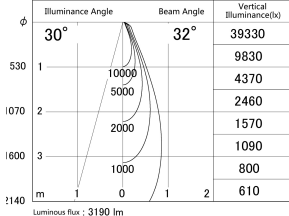

Item no. DD146-2535W9040

Series Name: cledy versa L-G tracklight (DD146)

■ Lighting Distribution Curve (cd/1000 lm)

Installation	Recessed mount
Type	cledy versa L-G tracklight (DD146)
Fixture wattage	24W
Beam angle	32deg
Color Temp.	4000K
CRI	Ra>90
Luminous	3192 lm
Body	Die-castaluminumalloy
Body finish	N/A
Trim finish	White
Reflector finish	N/A
IP Rate	IP20
Light source	COB module
Input Voltage	AC220~240V
Dimming Type	Non-Dimmable
Certificate	CE,CCC
Cut Hole	125mm