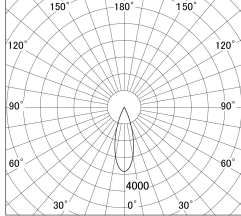

■ Lighting Distribution Curve (cd/1000 lm)