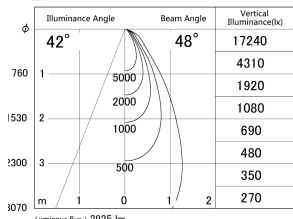

Item no. DD146-2550W9040

Series Name: cledy versa L-G tracklight
(DD146)

■ Lighting Distribution Curve (cd/1000 lm)

Installation	Recessed mount
Type	cledy versa L-G tracklight (DD146)
Fixture wattage	24W
Beam angle	48deg
Color Temp.	4000K
CRI	Ra>90
Luminous	2925 lm
Body	Die-castaluminumalloy
Body finish	N/A
Trim finish	White
Reflector finish	N/A
IP Rate	IP20
Light source	COB module
Input Voltage	AC220~240V
Dimming Type	Non-Dimmable
Certificate	CE,CCC
Cut Hole	125mm