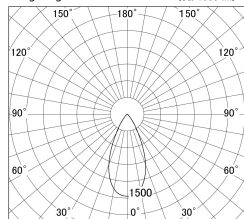

■ Lighting Distribution Curve (cd/1000 lm)