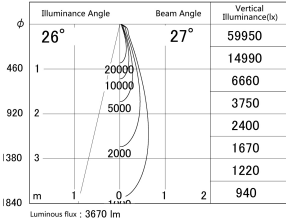

Item no. DD146-3025W9040

Series Name: cledy versa L-G tracklight
(DD146)

■ Lighting Distribution Curve (cd/1000 lm)

■ Direct Horizontal Illuminance DD146-3025W9040

Installation	Recessed mount
Type	cledy versa L-G tracklight (DD146)
Fixture wattage	28W
Beam angle	27deg
Color Temp.	4000K
CRI	Ra>90
Luminous	3670 lm
Body	Die-castaluminumalloy
Body finish	N/A
Trim finish	White
Reflector finish	N/A
IP Rate	IP20
Light source	COB module
Input Voltage	AC220~240V
Dimming Type	Non-Dimmable
Certificate	CE,CCC
Cut Hole	125mm