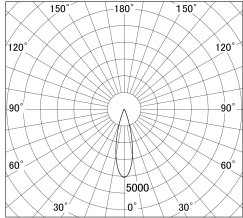

Item no. DD146-3025W9040

Series Name: cledy versa L-G tracklight
(DD146)

■ Lighting Distribution Curve (cd/1000 lm)

■ Direct Horizontal Illuminance DD146-3025W9040

Installation	Recessed mount
Type	cledy versa L-G tracklight (DD146)
Fixture wattage	28W
Beam angle	27deg
Color Temp.	4000K
CRI	Ra>90
Luminous	3670 lm
Body	Die-castaluminumalloy
Body finish	N/A
Trim finish	White
Reflector finish	N/A
IP Rate	IP20
Light source	COB module
Input Voltage	AC220~240V
Dimming Type	Non-Dimmable
Certificate	CE,CCC
Cut Hole	125mm