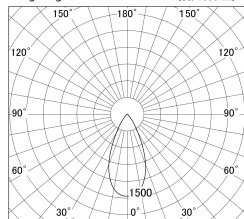

■ Lighting Distribution Curve (cd/1000 lm)