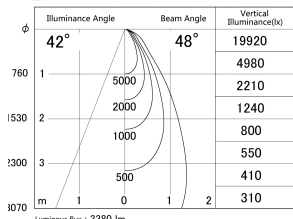

Item no. DD146-3050W9040

Series Name: cledy versa L-G tracklight (DD146)

■ Lighting Distribution Curve (cd/1000 lm)

Installation	Recessed mount
Type	cledy versa L-G tracklight (DD146)
Fixture wattage	28W
Beam angle	48deg
Color Temp.	4000K
CRI	Ra>90
Luminous	3380 lm
Body	Die-castaluminumalloy
Body finish	N/A
Trim finish	White
Reflector finish	N/A
IP Rate	IP20
Light source	COB module
Input Voltage	AC220~240V
Dimming Type	Non-Dimmable
Certificate	CE,CCC
Cut Hole	125mm