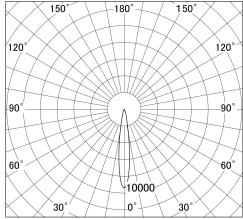

Item no. DD146-3515W9040

Series Name: cledy versa L-G tracklight (DD146)

■ Lighting Distribution Curve (cd/1000 lm)

■ Direct Horizontal Illuminance DD146-3515W9040

Installation	Recessed mount
Type	cledy versa L-G tracklight (DD146)
Fixture wattage	32W
Beam angle	15deg
Color Temp.	4000K
CRI	Ra>90
Luminous	3104 lm
Body	Die-castaluminumalloy
Body finish	N/A
Trim finish	White
Reflector finish	N/A
IP Rate	IP20
Light source	COB module
Input Voltage	AC220~240V
Dimming Type	Non-Dimmable
Certificate	CE,CCC
Cut Hole	150mm