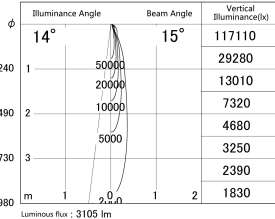

Item no. DD146-3515W9040

Series Name: cledy versa L-G tracklight (DD146)

■ Lighting Distribution Curve (cd/1000 lm)

■ Direct Horizontal Illuminance DD146-3515W9040

Installation	Recessed mount
Type	cledy versa L-G tracklight (DD146)
Fixture wattage	32W
Beam angle	15deg
Color Temp.	4000K
CRI	Ra>90
Luminous	3104 lm
Body	Die-castaluminumalloy
Body finish	N/A
Trim finish	White
Reflector finish	N/A
IP Rate	IP20
Light source	COB module
Input Voltage	AC220~240V
Dimming Type	Non-Dimmable
Certificate	CE,CCC
Cut Hole	150mm