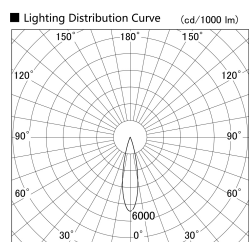

Item no. DD146-3525W9040

Series Name: cledy versa L-G tracklight
(DD146)

| | |
|------------------|---------------------------------------|
| Installation | Recessed mount |
| Type | cledy versa L-G tracklight (DD146) |
| Fixture wattage | 32W |
| Beam angle | 23deg |
| Color Temp. | 4000K |
| CRI | Ra>90 |
| Luminous | 3995 lm |
| Body | Die-castaluminumalloy |
| Body finish | N/A |
| Trim finish | White |
| Reflector finish | N/A |
| IP Rate | IP20 |
| Light source | COB module |
| Input Voltage | AC220~240V |
| Dimming Type | Non-Dimmable |
| Certificate | CE,CCC |
| Cut Hole | 150mm |