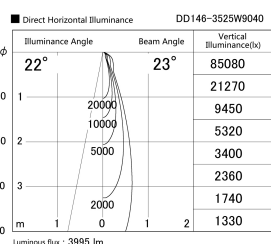

Item no. DD146-3525W9040

Series Name: cledy versa L-G tracklight
(DD146)

| | |
|------------------|---------------------------------------|
| Installation | Recessed mount |
| Type | cledy versa L-G tracklight (DD146) |
| Fixture wattage | 32W |
| Beam angle | 23deg |
| Color Temp. | 4000K |
| CRI | Ra>90 |
| Luminous | 3995 lm |
| Body | Die-castaluminumalloy |
| Body finish | N/A |
| Trim finish | White |
| Reflector finish | N/A |
| IP Rate | IP20 |
| Light source | COB module |
| Input Voltage | AC220~240V |
| Dimming Type | Non-Dimmable |
| Certificate | CE,CCC |
| Cut Hole | 150mm |