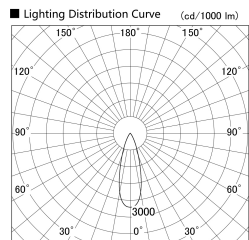

Item no. DD146-3535W9040

Series Name: cledy versa L-G tracklight  
(DD146)

Installation	Recessed mount
Type	cledy versa L-G tracklight (DD146)
Fixture wattage	32W
Beam angle	32deg
Color Temp.	4000K
CRI	Ra>90
Luminous	4035 lm
Body	Die-castaluminumalloy
Body finish	N/A
Trim finish	White
Reflector finish	N/A
IP Rate	IP20
Light source	COB module
Input Voltage	AC220~240V
Dimming Type	Non-Dimmable
Certificate	CE,CCC
Cut Hole	150mm