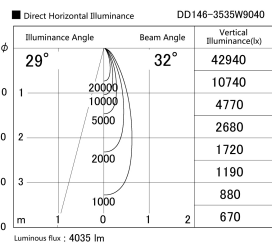

Item no. DD146-3535W9040

Series Name: cledy versa L-G tracklight  
(DD146)

Installation	Recessed mount
Type	cledy versa L-G tracklight (DD146)
Fixture wattage	32W
Beam angle	32deg
Color Temp.	4000K
CRI	Ra>90
Luminous	4035 lm
Body	Die-castaluminumalloy
Body finish	N/A
Trim finish	White
Reflector finish	N/A
IP Rate	IP20
Light source	COB module
Input Voltage	AC220~240V
Dimming Type	Non-Dimmable
Certificate	CE,CCC
Cut Hole	150mm