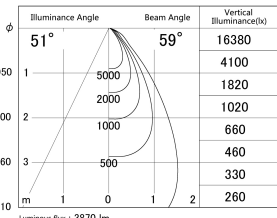

Item no. DD146-3550W9040

Series Name: cledy versa L-G tracklight
(DD146)

■ Lighting Distribution Curve (cd/1000 lm)

■ Direct Horizontal Illuminance DD146-3550W9040

Installation	Recessed mount
Type	cledy versa L-G tracklight (DD146)
Fixture wattage	32W
Beam angle	59deg
Color Temp.	4000K
CRI	Ra>90
Luminous	3871 lm
Body	Die-castaluminumalloy
Body finish	N/A
Trim finish	White
Reflector finish	N/A
IP Rate	IP20
Light source	COB module
Input Voltage	AC220~240V
Dimming Type	Non-Dimmable
Certificate	CE,CCC
Cut Hole	150mm