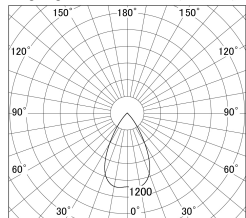

Item no. DD146-3550W9040

Series Name: cledy versa L-G tracklight
(DD146)

■ Lighting Distribution Curve (cd/1000 lm)

■ Direct Horizontal Illuminance DD146-3550W9040

Installation	Recessed mount
Type	cledy versa L-G tracklight (DD146)
Fixture wattage	32W
Beam angle	59deg
Color Temp.	4000K
CRI	Ra>90
Luminous	3871 lm
Body	Die-castaluminumalloy
Body finish	N/A
Trim finish	White
Reflector finish	N/A
IP Rate	IP20
Light source	COB module
Input Voltage	AC220~240V
Dimming Type	Non-Dimmable
Certificate	CE,CCC
Cut Hole	150mm