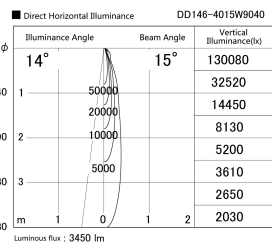

Item no. DD146-4015W9040

Series Name: cledy versa L-G tracklight
(DD146)

Installation	Recessed mount
Type	cledy versa L-G tracklight (DD146)
Fixture wattage	36W
Beam angle	15deg
Color Temp.	4000K
CRI	Ra>90
Luminous	3448 lm
Body	Die-castaluminumalloy
Body finish	N/A
Trim finish	White
Reflector finish	N/A
IP Rate	IP20
Light source	COB module
Input Voltage	AC220~240V
Dimming Type	Non-Dimmable
Certificate	CE,CCC
Cut Hole	150mm