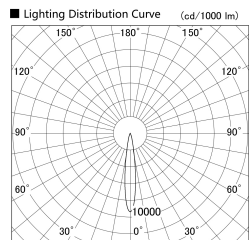

Item no. DD146-4015W9040

Series Name: cledy versa L-G tracklight
(DD146)

Installation	Recessed mount
Type	cledy versa L-G tracklight (DD146)
Fixture wattage	36W
Beam angle	15deg
Color Temp.	4000K
CRI	Ra>90
Luminous	3448 lm
Body	Die-castaluminumalloy
Body finish	N/A
Trim finish	White
Reflector finish	N/A
IP Rate	IP20
Light source	COB module
Input Voltage	AC220~240V
Dimming Type	Non-Dimmable
Certificate	CE,CCC
Cut Hole	150mm