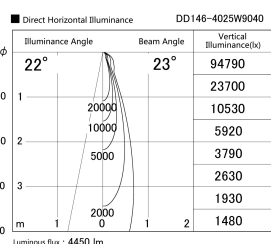

Item no. DD146-4025W9040

Series Name: cledy versa L-G tracklight
(DD146)

Installation	Recessed mount
Type	cledy versa L-G tracklight (DD146)
Fixture wattage	36W
Beam angle	23deg
Color Temp.	4000K
CRI	Ra>90
Luminous	4451 lm
Body	Die-castaluminumalloy
Body finish	N/A
Trim finish	White
Reflector finish	N/A
IP Rate	IP20
Light source	COB module
Input Voltage	AC220~240V
Dimming Type	Non-Dimmable
Certificate	CE,CCC
Cut Hole	150mm