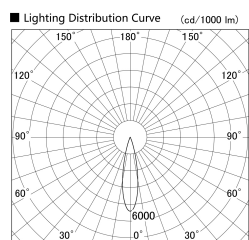

Item no. DD146-4025W9040

Series Name: cledy versa L-G tracklight
(DD146)

Installation	Recessed mount
Type	cledy versa L-G tracklight (DD146)
Fixture wattage	36W
Beam angle	23deg
Color Temp.	4000K
CRI	Ra>90
Luminous	4451 lm
Body	Die-castaluminumalloy
Body finish	N/A
Trim finish	White
Reflector finish	N/A
IP Rate	IP20
Light source	COB module
Input Voltage	AC220~240V
Dimming Type	Non-Dimmable
Certificate	CE,CCC
Cut Hole	150mm