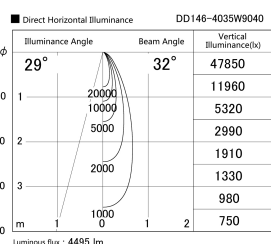

Item no. DD146-4035W9040

Series Name: cledy versa L-G tracklight  
(DD146)

Installation	Recessed mount
Type	cledy versa L-G tracklight (DD146)
Fixture wattage	36W
Beam angle	32deg
Color Temp.	4000K
CRI	Ra>90
Luminous	4496 lm
Body	Die-castaluminumalloy
Body finish	N/A
Trim finish	White
Reflector finish	N/A
IP Rate	IP20
Light source	COB module
Input Voltage	AC220~240V
Dimming Type	Non-Dimmable
Certificate	CE,CCC
Cut Hole	150mm