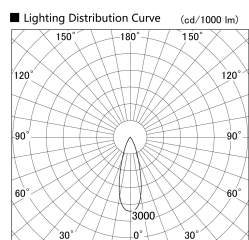

Item no. DD146-4035W9040

Series Name: cledy versa L-G tracklight  
(DD146)

Installation	Recessed mount
Type	cledy versa L-G tracklight (DD146)
Fixture wattage	36W
Beam angle	32deg
Color Temp.	4000K
CRI	Ra>90
Luminous	4496 lm
Body	Die-castaluminumalloy
Body finish	N/A
Trim finish	White
Reflector finish	N/A
IP Rate	IP20
Light source	COB module
Input Voltage	AC220~240V
Dimming Type	Non-Dimmable
Certificate	CE,CCC
Cut Hole	150mm