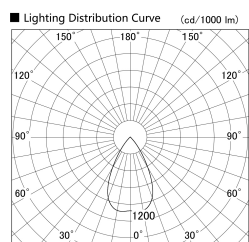

Item no. DD146-4050W9040

Series Name: cledy versa L-G tracklight
(DD146)

Installation	Recessed mount
Type	cledy versa L-G tracklight (DD146)
Fixture wattage	36W
Beam angle	59deg
Color Temp.	4000K
CRI	Ra>90
Luminous	4313 lm
Body	Die-cast aluminum alloy
Body finish	N/A
Trim finish	White
Reflector finish	N/A
IP Rate	IP20
Light source	COB module
Input Voltage	AC220~240V
Dimming Type	Non-Dimmable
Certificate	CE,CCC
Cut Hole	150mm