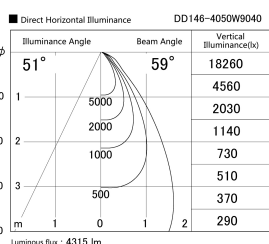

Item no. DD146-4050W9040

Series Name: cledy versa L-G tracklight
(DD146)

Installation	Recessed mount
Type	cledy versa L-G tracklight (DD146)
Fixture wattage	36W
Beam angle	59deg
Color Temp.	4000K
CRI	Ra>90
Luminous	4313 lm
Body	Die-cast aluminum alloy
Body finish	N/A
Trim finish	White
Reflector finish	N/A
IP Rate	IP20
Light source	COB module
Input Voltage	AC220~240V
Dimming Type	Non-Dimmable
Certificate	CE,CCC
Cut Hole	150mm