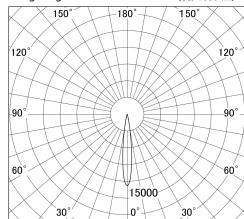

Installation	Recessed mount
Type	cledy versa L-G tracklight (DD146)
Fixture wattage	7.5W
Beam angle	14deg
Color Temp.	2700K
CRI	Ra>90
Luminous	649 lm
Body	Die-castaluminumalloy
Body finish	N/A
Trim finish	Black
Reflector finish	N/A
IP Rate	IP20
Light source	COB module
Input Voltage	AC220~240V
Dimming Type	Non-Dimmable
Certificate	CE,CCC
Cut Hole	100mm

■ Lighting Distribution Curve (cd/1000 lm)