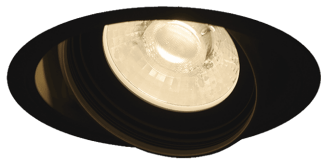

Item no. DD146-0825B9027

Series Name: cledy versa L-G tracklight
(DD146)