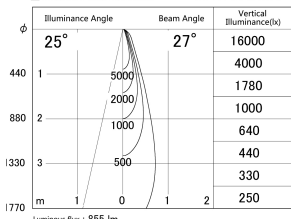

Item no. DD146-0825B9027

Series Name: cledy versa L-G tracklight
(DD146)

■ Lighting Distribution Curve (cd/1000 lm)

Installation	Recessed mount
Type	cledy versa L-G tracklight (DD146)
Fixture wattage	7.5W
Beam angle	27deg
Color Temp.	2700K
CRI	Ra>90
Luminous	853 lm
Body	Die-castaluminumalloy
Body finish	N/A
Trim finish	Black
Reflector finish	N/A
IP Rate	IP20
Light source	COB module
Input Voltage	AC220~240V
Dimming Type	Non-Dimmable
Certificate	CE,CCC
Cut Hole	100mm