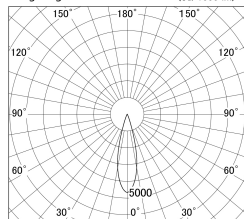

■ Lighting Distribution Curve (cd/1000 lm)