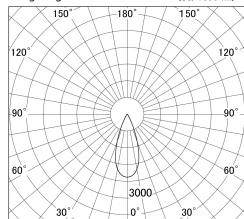

■ Lighting Distribution Curve (cd/1000 lm)