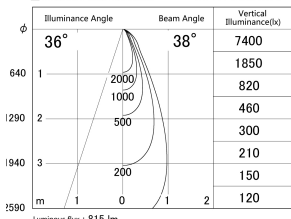

Item no. DD146-0835B9027

Series Name: cledy versa L-G tracklight
(DD146)

■ Lighting Distribution Curve (cd/1000 lm)

Installation	Recessed mount
Type	cledy versa L-G tracklight (DD146)
Fixture wattage	7.5W
Beam angle	38deg
Color Temp.	2700K
CRI	Ra>90
Luminous	817 lm
Body	Die-castaluminumalloy
Body finish	N/A
Trim finish	Black
Reflector finish	N/A
IP Rate	IP20
Light source	COB module
Input Voltage	AC220~240V
Dimming Type	Non-Dimmable
Certificate	CE,CCC
Cut Hole	100mm