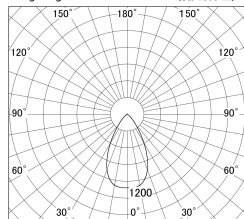

■ Lighting Distribution Curve (cd/1000 lm)