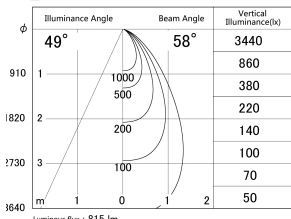

Item no. DD146-0850B9027

Series Name: cledy versa L-G tracklight
(DD146)

■ Lighting Distribution Curve (cd/1000 lm)

Installation	Recessed mount
Type	cledy versa L-G tracklight (DD146)
Fixture wattage	7.5W
Beam angle	58deg
Color Temp.	2700K
CRI	Ra>90
Luminous	813 lm
Body	Die-castaluminumalloy
Body finish	N/A
Trim finish	Black
Reflector finish	N/A
IP Rate	IP20
Light source	COB module
Input Voltage	AC220~240V
Dimming Type	Non-Dimmable
Certificate	CE,CCC
Cut Hole	100mm