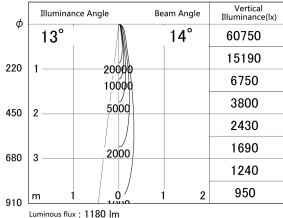

Item no. DD146-1515B9027

Series Name: cledy versa L-G tracklight
(DD146)

■ Lighting Distribution Curve (cd/1000 lm)

■ Direct Horizontal Illuminance DD146-1515B9027

Installation	Recessed mount
Type	cledy versa L-G tracklight (DD146)
Fixture wattage	14W
Beam angle	14deg
Color Temp.	2700K
CRI	Ra>90
Luminous	1182 lm
Body	Die-castaluminumalloy
Body finish	N/A
Trim finish	Black
Reflector finish	N/A
IP Rate	IP20
Light source	COB module
Input Voltage	AC220~240V
Dimming Type	Non-Dimmable
Certificate	CE,CCC
Cut Hole	100mm