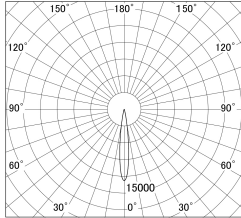

Item no. DD146-1515B9027

Series Name: cledy versa L-G tracklight
(DD146)

■ Lighting Distribution Curve (cd/1000 lm)

■ Direct Horizontal Illuminance DD146-1515B9027

Installation	Recessed mount
Type	cledy versa L-G tracklight (DD146)
Fixture wattage	14W
Beam angle	14deg
Color Temp.	2700K
CRI	Ra>90
Luminous	1182 lm
Body	Die-castaluminumalloy
Body finish	N/A
Trim finish	Black
Reflector finish	N/A
IP Rate	IP20
Light source	COB module
Input Voltage	AC220~240V
Dimming Type	Non-Dimmable
Certificate	CE,CCC
Cut Hole	100mm