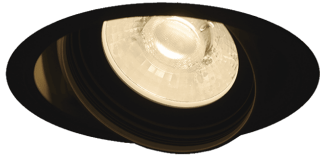

Item no. DD146-1515B9027

Series Name: cledy versa L-G tracklight
(DD146)

■ Lighting Distribution Curve (cd/1000 lm)

■ Direct Horizontal Illuminance DD146-1515B9027

Installation	Recessed mount
Type	cledy versa L-G tracklight (DD146)
Fixture wattage	14W
Beam angle	14deg
Color Temp.	2700K
CRI	Ra>90
Luminous	1182 lm
Body	Die-castaluminumalloy
Body finish	N/A
Trim finish	Black
Reflector finish	N/A
IP Rate	IP20
Light source	COB module
Input Voltage	AC220~240V
Dimming Type	Non-Dimmable
Certificate	CE,CCC
Cut Hole	100mm