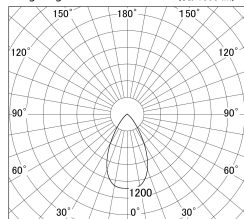

■ Lighting Distribution Curve (cd/1000 lm)