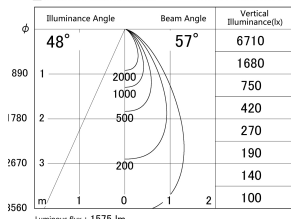

Item no. DD146-1550B9027

Series Name: cledy versa L-G tracklight
(DD146)

■ Lighting Distribution Curve (cd/1000 lm)

Installation	Recessed mount
Type	cledy versa L-G tracklight (DD146)
Fixture wattage	14W
Beam angle	57deg
Color Temp.	2700K
CRI	Ra>90
Luminous	1573 lm
Body	Die-castaluminumalloy
Body finish	N/A
Trim finish	Black
Reflector finish	N/A
IP Rate	IP20
Light source	COB module
Input Voltage	AC220~240V
Dimming Type	Non-Dimmable
Certificate	CE,CCC
Cut Hole	100mm