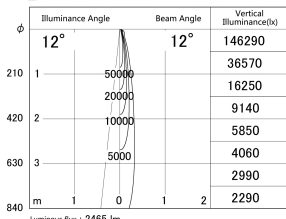

Item no. DD146-2015B9027

Series Name: cledy versa L-G tracklight (DD146)

■ Lighting Distribution Curve (cd/1000 lm)

Installation	Recessed mount
Type	cledy versa L-G tracklight (DD146)
Fixture wattage	21W
Beam angle	12deg
Color Temp.	2700K
CRI	Ra>90
Luminous	2465 lm
Body	Die-castaluminumalloy
Body finish	N/A
Trim finish	Black
Reflector finish	N/A
IP Rate	IP20
Light source	COB module
Input Voltage	AC220~240V
Dimming Type	Non-Dimmable
Certificate	CE,CCC
Cut Hole	125mm