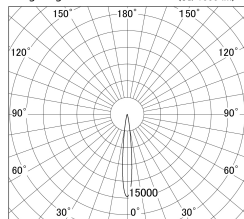

■ Lighting Distribution Curve (cd/1000 lm)