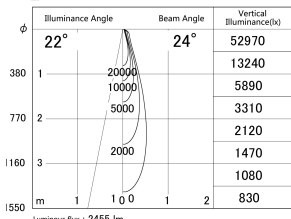

Item no. DD146-2025B9027

Series Name: cledy versa L-G tracklight
(DD146)

■ Lighting Distribution Curve (cd/1000 lm)

Installation	Recessed mount
Type	cledy versa L-G tracklight (DD146)
Fixture wattage	21W
Beam angle	24deg
Color Temp.	2700K
CRI	Ra>90
Luminous	2454 lm
Body	Die-castaluminumalloy
Body finish	N/A
Trim finish	Black
Reflector finish	N/A
IP Rate	IP20
Light source	COB module
Input Voltage	AC220~240V
Dimming Type	Non-Dimmable
Certificate	CE,CCC
Cut Hole	125mm