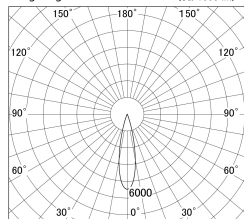

■ Lighting Distribution Curve (cd/1000 lm)