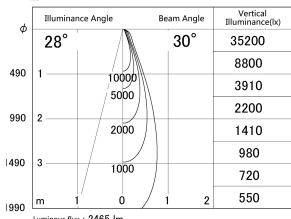

Item no. DD146-2035B9027

Series Name: cledy versa L-G tracklight
(DD146)

■ Lighting Distribution Curve (cd/1000 lm)

Installation	Recessed mount
Type	cledy versa L-G tracklight (DD146)
Fixture wattage	21W
Beam angle	30deg
Color Temp.	2700K
CRI	Ra>90
Luminous	2464 lm
Body	Die-castaluminumalloy
Body finish	N/A
Trim finish	Black
Reflector finish	N/A
IP Rate	IP20
Light source	COB module
Input Voltage	AC220~240V
Dimming Type	Non-Dimmable
Certificate	CE,CCC
Cut Hole	125mm