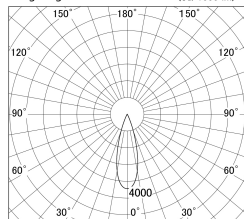

■ Lighting Distribution Curve (cd/1000 lm)