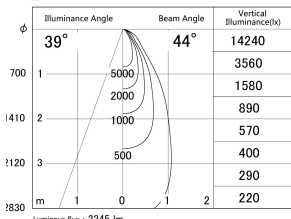

Item no. DD146-2050B9027

Series Name: cledy versa L-G tracklight
(DD146)

■ Lighting Distribution Curve (cd/1000 lm)

Installation	Recessed mount
Type	cledy versa L-G tracklight (DD146)
Fixture wattage	21W
Beam angle	44deg
Color Temp.	2700K
CRI	Ra>90
Luminous	2245 lm
Body	Die-castaluminumalloy
Body finish	N/A
Trim finish	Black
Reflector finish	N/A
IP Rate	IP20
Light source	COB module
Input Voltage	AC220~240V
Dimming Type	Non-Dimmable
Certificate	CE,CCC
Cut Hole	125mm