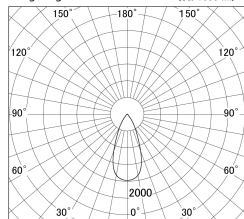

■ Lighting Distribution Curve (cd/1000 lm)