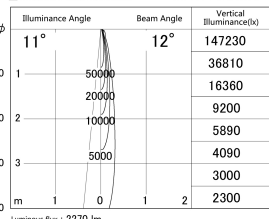

Item no. DD146-2515B9027

Series Name: cledy versa L-G tracklight
(DD146)

■ Lighting Distribution Curve (cd/1000 lm)

Installation	Recessed mount
Type	cledy versa L-G tracklight (DD146)
Fixture wattage	24W
Beam angle	12deg
Color Temp.	2700K
CRI	Ra>90
Luminous	2268 lm
Body	Die-castaluminumalloy
Body finish	N/A
Trim finish	Black
Reflector finish	N/A
IP Rate	IP20
Light source	COB module
Input Voltage	AC220~240V
Dimming Type	Non-Dimmable
Certificate	CE,CCC
Cut Hole	125mm