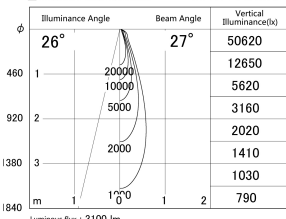

Item no. DD146-2525B9027

Series Name: cledy versa L-G tracklight
(DD146)

■ Lighting Distribution Curve (cd/1000 lm)

Installation	Recessed mount
Type	cledy versa L-G tracklight (DD146)
Fixture wattage	24W
Beam angle	27deg
Color Temp.	2700K
CRI	Ra>90
Luminous	3099 lm
Body	Die-castaluminumalloy
Body finish	N/A
Trim finish	Black
Reflector finish	N/A
IP Rate	IP20
Light source	COB module
Input Voltage	AC220~240V
Dimming Type	Non-Dimmable
Certificate	CE,CCC
Cut Hole	125mm