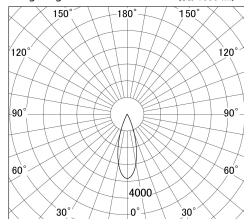

■ Lighting Distribution Curve (cd/1000 lm)