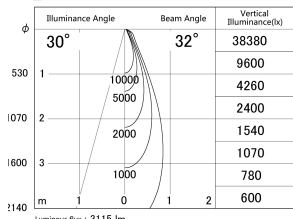

Item no. DD146-2535B9027

Series Name: cledy versa L-G tracklight (DD146)

■ Lighting Distribution Curve (cd/1000 lm)

Installation	Recessed mount
Type	cledy versa L-G tracklight (DD146)
Fixture wattage	24W
Beam angle	32deg
Color Temp.	2700K
CRI	Ra>90
Luminous	3115 lm
Body	Die-castaluminumalloy
Body finish	N/A
Trim finish	Black
Reflector finish	N/A
IP Rate	IP20
Light source	COB module
Input Voltage	AC220~240V
Dimming Type	Non-Dimmable
Certificate	CE,CCC
Cut Hole	125mm