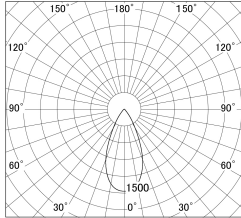

Item no. DD146-2550B9027

Series Name: cledy versa L-G tracklight  
(DD146)

■ Lighting Distribution Curve (cd/1000 lm)

■ Direct Horizontal Illuminance DD146-2550B9027

Installation	Recessed mount
Type	cledy versa L-G tracklight (DD146)
Fixture wattage	24W
Beam angle	48deg
Color Temp.	2700K
CRI	Ra>90
Luminous	2855 lm
Body	Die-castaluminumalloy
Body finish	N/A
Trim finish	Black
Reflector finish	N/A
IP Rate	IP20
Light source	COB module
Input Voltage	AC220~240V
Dimming Type	Non-Dimmable
Certificate	CE,CCC
Cut Hole	125mm