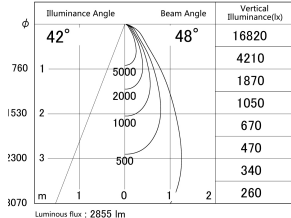

Item no. DD146-2550B9027

Series Name: cledy versa L-G tracklight  
(DD146)

■ Lighting Distribution Curve (cd/1000 lm)

■ Direct Horizontal Illuminance DD146-2550B9027

Installation	Recessed mount
Type	cledy versa L-G tracklight (DD146)
Fixture wattage	24W
Beam angle	48deg
Color Temp.	2700K
CRI	Ra>90
Luminous	2855 lm
Body	Die-castaluminumalloy
Body finish	N/A
Trim finish	Black
Reflector finish	N/A
IP Rate	IP20
Light source	COB module
Input Voltage	AC220~240V
Dimming Type	Non-Dimmable
Certificate	CE,CCC
Cut Hole	125mm