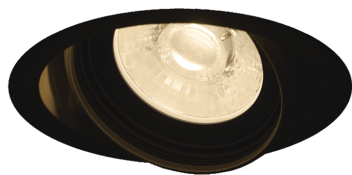

Item no. DD146-3015B9027

Series Name: cledy versa L-G tracklight
(DD146)