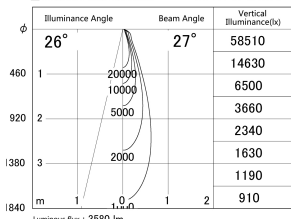

Item no. DD146-3025B9027

Series Name: cledy versa L-G tracklight
(DD146)

■ Lighting Distribution Curve (cd/1000 lm)

Installation	Recessed mount
Type	cledy versa L-G tracklight (DD146)
Fixture wattage	28W
Beam angle	27deg
Color Temp.	2700K
CRI	Ra>90
Luminous	3582 lm
Body	Die-castaluminumalloy
Body finish	N/A
Trim finish	Black
Reflector finish	N/A
IP Rate	IP20
Light source	COB module
Input Voltage	AC220~240V
Dimming Type	Non-Dimmable
Certificate	CE,CCC
Cut Hole	125mm