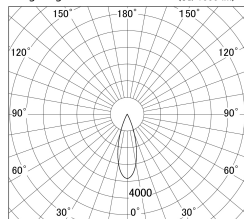

■ Lighting Distribution Curve (cd/1000 lm)