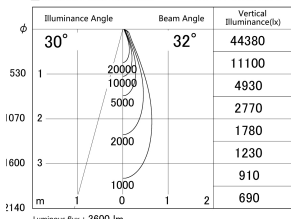

Item no. DD146-3035B9027

Series Name: cledy versa L-G tracklight
(DD146)

■ Lighting Distribution Curve (cd/1000 lm)

Installation	Recessed mount
Type	cledy versa L-G tracklight (DD146)
Fixture wattage	28W
Beam angle	32deg
Color Temp.	2700K
CRI	Ra>90
Luminous	3602 lm
Body	Die-castaluminumalloy
Body finish	N/A
Trim finish	Black
Reflector finish	N/A
IP Rate	IP20
Light source	COB module
Input Voltage	AC220~240V
Dimming Type	Non-Dimmable
Certificate	CE,CCC
Cut Hole	125mm