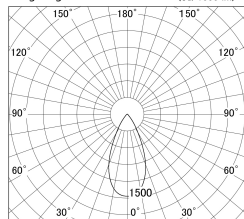

Installation	Recessed mount
Type	cledy versa L-G tracklight (DD146)
Fixture wattage	28W
Beam angle	48deg
Color Temp.	2700K
CRI	Ra>90
Luminous	3300 lm
Body	Die-cast aluminum alloy
Body finish	N/A
Trim finish	Black
Reflector finish	N/A
IP Rate	IP20
Light source	COB module
Input Voltage	AC220~240V
Dimming Type	Non-Dimmable
Certificate	CE,CCC
Cut Hole	125mm

■ Lighting Distribution Curve (cd/1000 lm)