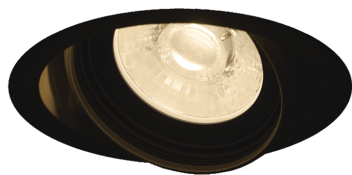

Item no. DD146-3050B9027

Series Name: cledy versa L-G tracklight
(DD146)