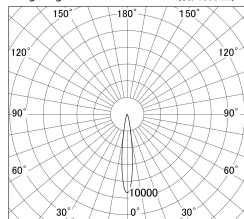

■ Lighting Distribution Curve (cd/1000 lm)