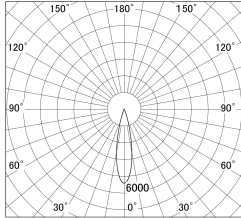

Item no. DD146-3525B9027

Series Name: cledy versa L-G tracklight  
(DD146)

■ Lighting Distribution Curve (cd/1000 lm)

■ Direct Horizontal Illuminance DD146-3525B9027

Installation	Recessed mount
Type	cledy versa L-G tracklight (DD146)
Fixture wattage	32W
Beam angle	23deg
Color Temp.	2700K
CRI	Ra>90
Luminous	3899 lm
Body	Die-castaluminumalloy
Body finish	N/A
Trim finish	Black
Reflector finish	N/A
IP Rate	IP20
Light source	COB module
Input Voltage	AC220~240V
Dimming Type	Non-Dimmable
Certificate	CE,CCC
Cut Hole	150mm