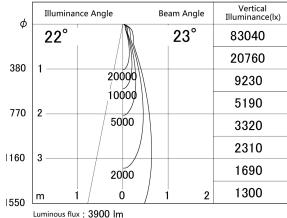

Item no. DD146-3525B9027

Series Name: cledy versa L-G tracklight  
(DD146)

■ Lighting Distribution Curve (cd/1000 lm)

■ Direct Horizontal Illuminance DD146-3525B9027

Installation	Recessed mount
Type	cledy versa L-G tracklight (DD146)
Fixture wattage	32W
Beam angle	23deg
Color Temp.	2700K
CRI	Ra>90
Luminous	3899 lm
Body	Die-castaluminumalloy
Body finish	N/A
Trim finish	Black
Reflector finish	N/A
IP Rate	IP20
Light source	COB module
Input Voltage	AC220~240V
Dimming Type	Non-Dimmable
Certificate	CE,CCC
Cut Hole	150mm