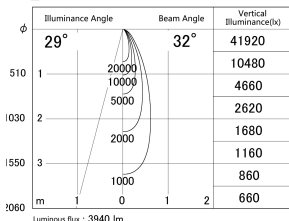

Item no. DD146-3535B9027

Series Name: cledy versa L-G tracklight
(DD146)

■ Lighting Distribution Curve (cd/1000 lm)

Installation	Recessed mount
Type	cledy versa L-G tracklight (DD146)
Fixture wattage	32W
Beam angle	32deg
Color Temp.	2700K
CRI	Ra>90
Luminous	3939 lm
Body	Die-castaluminumalloy
Body finish	N/A
Trim finish	Black
Reflector finish	N/A
IP Rate	IP20
Light source	COB module
Input Voltage	AC220~240V
Dimming Type	Non-Dimmable
Certificate	CE,CCC
Cut Hole	150mm