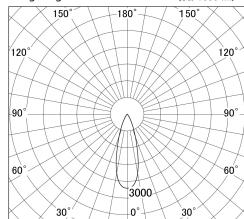

■ Lighting Distribution Curve (cd/1000 lm)