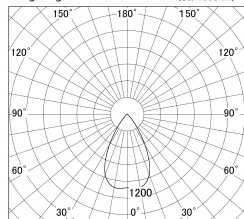

■ Lighting Distribution Curve (cd/1000 lm)