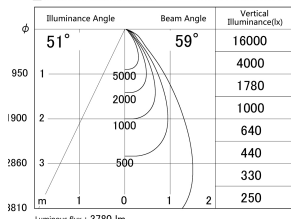

Item no. DD146-3550B9027

Series Name: cledy versa L-G tracklight
(DD146)

■ Lighting Distribution Curve (cd/1000 lm)

Installation	Recessed mount
Type	cledy versa L-G tracklight (DD146)
Fixture wattage	32W
Beam angle	59deg
Color Temp.	2700K
CRI	Ra>90
Luminous	3779 lm
Body	Die-castaluminumalloy
Body finish	N/A
Trim finish	Black
Reflector finish	N/A
IP Rate	IP20
Light source	COB module
Input Voltage	AC220~240V
Dimming Type	Non-Dimmable
Certificate	CE,CCC
Cut Hole	150mm