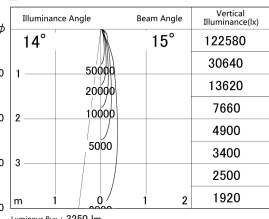

Item no. DD146-4015B9027

Series Name: cledy versa L-G tracklight  
(DD146)

■ Lighting Distribution Curve (cd/1000 lm)

■ Direct Horizontal Illuminance DD146-4015B9027

Installation	Recessed mount
Type	cledy versa L-G tracklight (DD146)
Fixture wattage	36W
Beam angle	15deg
Color Temp.	2700K
CRI	Ra>90
Luminous	3249 lm
Body	Die-castaluminumalloy
Body finish	N/A
Trim finish	Black
Reflector finish	N/A
IP Rate	IP20
Light source	COB module
Input Voltage	AC220~240V
Dimming Type	Non-Dimmable
Certificate	CE,CCC
Cut Hole	150mm