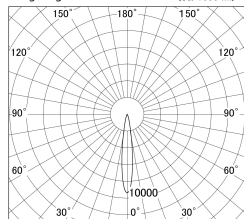

Item no. DD146-4015B9027

Series Name: cledy versa L-G tracklight  
(DD146)

■ Lighting Distribution Curve (cd/1000 lm)

■ Direct Horizontal Illuminance DD146-4015B9027

Installation	Recessed mount
Type	cledy versa L-G tracklight (DD146)
Fixture wattage	36W
Beam angle	15deg
Color Temp.	2700K
CRI	Ra>90
Luminous	3249 lm
Body	Die-castaluminumalloy
Body finish	N/A
Trim finish	Black
Reflector finish	N/A
IP Rate	IP20
Light source	COB module
Input Voltage	AC220~240V
Dimming Type	Non-Dimmable
Certificate	CE,CCC
Cut Hole	150mm