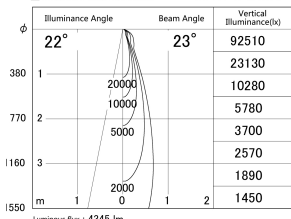

Item no. DD146-4025B9027

Series Name: cledy versa L-G tracklight
(DD146)

■ Lighting Distribution Curve (cd/1000 lm)

Installation	Recessed mount
Type	cledy versa L-G tracklight (DD146)
Fixture wattage	36W
Beam angle	23deg
Color Temp.	2700K
CRI	Ra>90
Luminous	4344 lm
Body	Die-castaluminumalloy
Body finish	N/A
Trim finish	Black
Reflector finish	N/A
IP Rate	IP20
Light source	COB module
Input Voltage	AC220~240V
Dimming Type	Non-Dimmable
Certificate	CE,CCC
Cut Hole	150mm