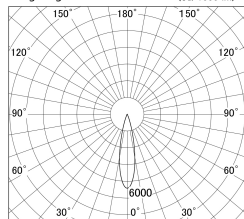

■ Lighting Distribution Curve (cd/1000 lm)