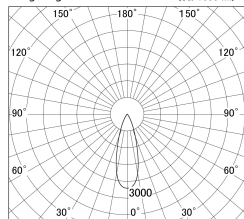

■ Lighting Distribution Curve (cd/1000 lm)