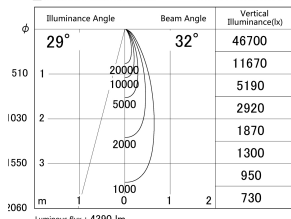

Item no. DD146-4035B9027

Series Name: cledy versa L-G tracklight
(DD146)

■ Lighting Distribution Curve (cd/1000 lm)

Installation	Recessed mount
Type	cledy versa L-G tracklight (DD146)
Fixture wattage	36W
Beam angle	32deg
Color Temp.	2700K
CRI	Ra>90
Luminous	4388 lm
Body	Die-castaluminumalloy
Body finish	N/A
Trim finish	Black
Reflector finish	N/A
IP Rate	IP20
Light source	COB module
Input Voltage	AC220~240V
Dimming Type	Non-Dimmable
Certificate	CE,CCC
Cut Hole	150mm