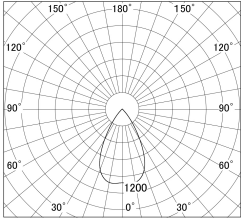

Item no. DD146-4050B9027

Series Name: cledy versa L-G tracklight
(DD146)

■ Lighting Distribution Curve (cd/1000 lm)

■ Direct Horizontal Illuminance DD146-4050B9027

Installation	Recessed mount
Type	cledy versa L-G tracklight (DD146)
Fixture wattage	36W
Beam angle	59deg
Color Temp.	2700K
CRI	Ra>90
Luminous	4210 lm
Body	Die-castaluminumalloy
Body finish	N/A
Trim finish	Black
Reflector finish	N/A
IP Rate	IP20
Light source	COB module
Input Voltage	AC220~240V
Dimming Type	Non-Dimmable
Certificate	CE,CCC
Cut Hole	150mm