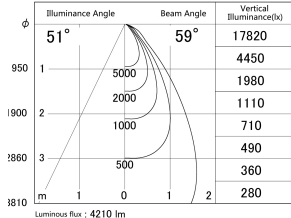

Item no. DD146-4050B9027

Series Name: cledy versa L-G tracklight
(DD146)

■ Lighting Distribution Curve (cd/1000 lm)

■ Direct Horizontal Illuminance DD146-4050B9027

Installation	Recessed mount
Type	cledy versa L-G tracklight (DD146)
Fixture wattage	36W
Beam angle	59deg
Color Temp.	2700K
CRI	Ra>90
Luminous	4210 lm
Body	Die-castaluminumalloy
Body finish	N/A
Trim finish	Black
Reflector finish	N/A
IP Rate	IP20
Light source	COB module
Input Voltage	AC220~240V
Dimming Type	Non-Dimmable
Certificate	CE,CCC
Cut Hole	150mm