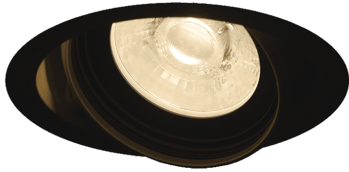

Item no. DD146-4050B9027

Series Name: cledy versa L-G tracklight
(DD146)

■ Lighting Distribution Curve (cd/1000 lm)

■ Direct Horizontal Illuminance DD146-4050B9027

Installation	Recessed mount
Type	cledy versa L-G tracklight (DD146)
Fixture wattage	36W
Beam angle	59deg
Color Temp.	2700K
CRI	Ra>90
Luminous	4210 lm
Body	Die-castaluminumalloy
Body finish	N/A
Trim finish	Black
Reflector finish	N/A
IP Rate	IP20
Light source	COB module
Input Voltage	AC220~240V
Dimming Type	Non-Dimmable
Certificate	CE,CCC
Cut Hole	150mm