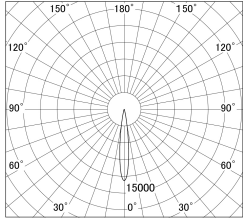

Item no. DD146-0815B9030

Series Name: cledy versa L-G tracklight
(DD146)

■ Lighting Distribution Curve (cd/1000 lm)

■ Direct Horizontal Illuminance DD146-0815B9030

Installation	Recessed mount
Type	cledy versa L-G tracklight (DD146)
Fixture wattage	7.5W
Beam angle	14deg
Color Temp.	3000K
CRI	Ra>90
Luminous	662 lm
Body	Die-castaluminumalloy
Body finish	N/A
Trim finish	Black
Reflector finish	N/A
IP Rate	IP20
Light source	COB module
Input Voltage	AC220~240V
Dimming Type	Non-Dimmable
Certificate	CE,CCC
Cut Hole	100mm