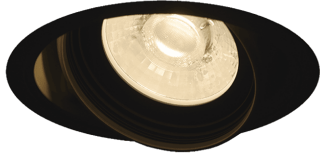

Item no. DD146-0815B9030

Series Name: cledy versa L-G tracklight
(DD146)

■ Lighting Distribution Curve (cd/1000 lm)

■ Direct Horizontal Illuminance DD146-0815B9030

Installation	Recessed mount
Type	cledy versa L-G tracklight (DD146)
Fixture wattage	7.5W
Beam angle	14deg
Color Temp.	3000K
CRI	Ra>90
Luminous	662 lm
Body	Die-castaluminumalloy
Body finish	N/A
Trim finish	Black
Reflector finish	N/A
IP Rate	IP20
Light source	COB module
Input Voltage	AC220~240V
Dimming Type	Non-Dimmable
Certificate	CE,CCC
Cut Hole	100mm