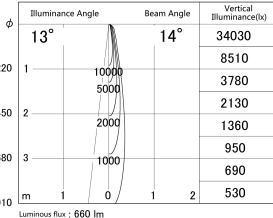

Item no. DD146-0815B9030

Series Name: cledy versa L-G tracklight
(DD146)

■ Lighting Distribution Curve (cd/1000 lm)

■ Direct Horizontal Illuminance DD146-0815B9030

Installation	Recessed mount
Type	cledy versa L-G tracklight (DD146)
Fixture wattage	7.5W
Beam angle	14deg
Color Temp.	3000K
CRI	Ra>90
Luminous	662 lm
Body	Die-castaluminumalloy
Body finish	N/A
Trim finish	Black
Reflector finish	N/A
IP Rate	IP20
Light source	COB module
Input Voltage	AC220~240V
Dimming Type	Non-Dimmable
Certificate	CE,CCC
Cut Hole	100mm