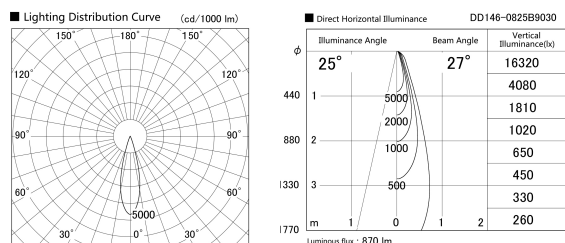

Item no. DD146-0825B9030

Series Name: cledy versa L-G tracklight
(DD146)

Installation	Recessed mount
Type	cledy versa L-G tracklight (DD146)
Fixture wattage	7.5W
Beam angle	27deg
Color Temp.	3000K
CRI	Ra>90
Luminous	870 lm
Body	Die-castaluminumalloy
Body finish	N/A
Trim finish	Black
Reflector finish	N/A
IP Rate	IP20
Light source	COB module
Input Voltage	AC220~240V
Dimming Type	Non-Dimmable
Certificate	CE,CCC
Cut Hole	100mm