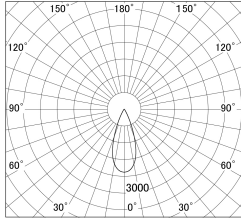

■ Lighting Distribution Curve (cd/1000 lm)