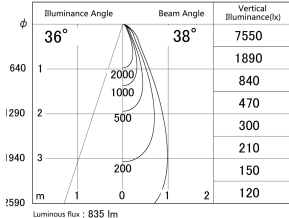

Item no. DD146-0835B9030

Series Name: cledy versa L-G tracklight
(DD146)

■ Lighting Distribution Curve (cd/1000 lm)

Installation	Recessed mount
Type	cledy versa L-G tracklight (DD146)
Fixture wattage	7.5W
Beam angle	38deg
Color Temp.	3000K
CRI	Ra>90
Luminous	834 lm
Body	Die-castaluminumalloy
Body finish	N/A
Trim finish	Black
Reflector finish	N/A
IP Rate	IP20
Light source	COB module
Input Voltage	AC220~240V
Dimming Type	Non-Dimmable
Certificate	CE,CCC
Cut Hole	100mm